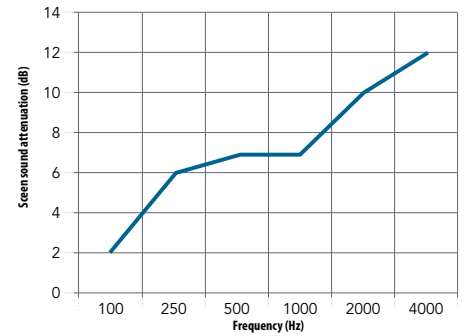

Reagoiminen tuleen
B-s1,d0
Perustuu standardiin EN 13501-1

Puhdistaminen

- Kehys: Imurointi, kosteapyyhintä ja matalapainevaahtopesu
- Canvas: Imurointi, kosteapyyhintä ja normaali konepesu 40 asteessa

Hygienia
Kivillä ei toimi mikro-organismien kasvualustana

Kierrätettävyys
Täysin kierrätettävä kivillä

Sisäilmasto
Rockfon Canvalla on alhaiset VOC-päästöt.

Materiaalien turvallisuus
Kaikki Rockfon-tuotteissa käytettävät materiaalit tarkistetaan säännöllisesti REACH-asetuksen rajoitettujen aineiden luetteloa sekä erityistä huolta aiheuttavien aineiden (SVHC) listaa vasten. Rockfonin kivilläakuidut täyttävät EU:n turvallisia kuituja koskevan lainsäädöksen ja niillä on EUCEB-sertifiointi.